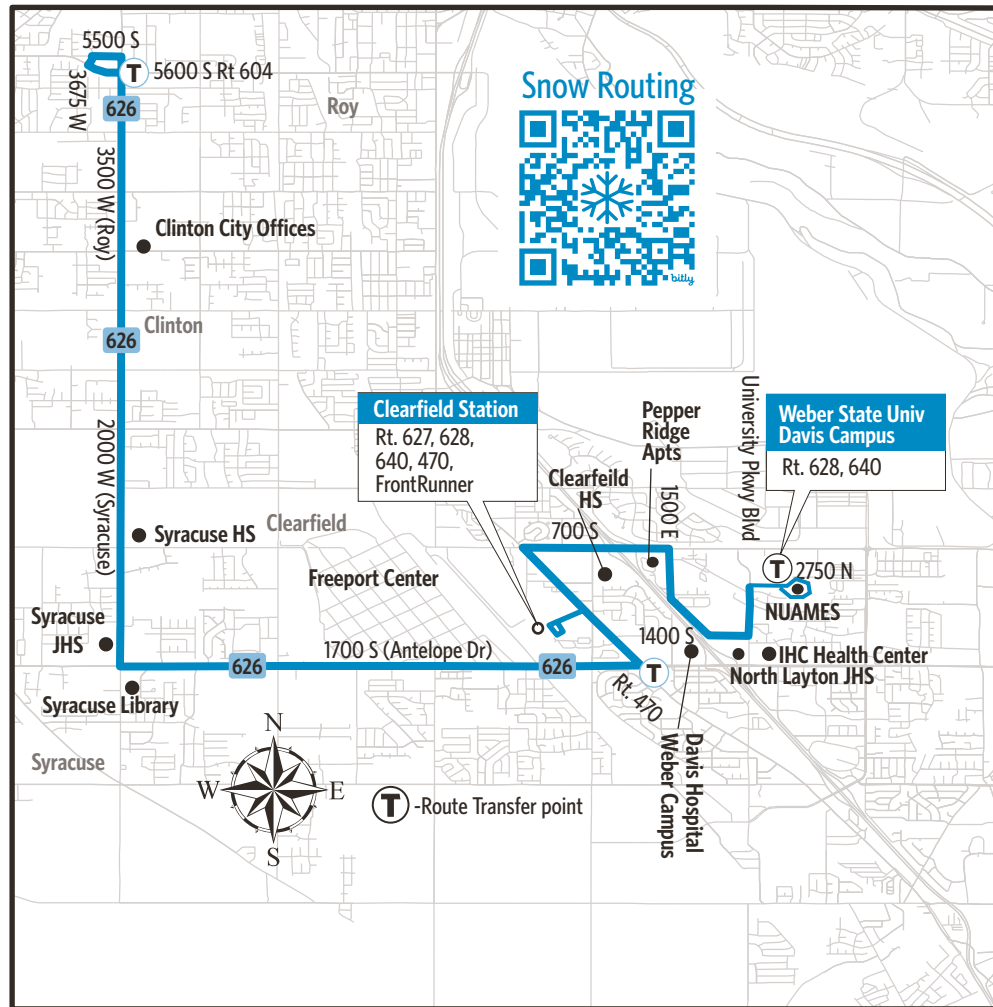

Routes 626 West Roy/Clearfield Station

For Information Call 801-RIDE-UTA (801-743-3882)
outside Salt Lake County 888-RIDE-UTA (888-743-3882)
www.rideuta.com

626

626-West Roy/Clearfield Station

HOW TO USE THIS SCHEDULE

Determine your timepoint based on when you want to leave or when you want to arrive. Read across for your destination and down for your time and direction of travel. A route map is provided to help you relate to the timepoints shown. Weekday, Saturday & Sunday schedules differ from one another.

To West Roy

Weber State U. Davis Campus	Clearfield Station	Main St & 2065 N	S Gate Freepoint Center	1550 S & 2000 W (Syracuse)	300 N & 2000 W (West Point)	1800 N & 2000 W (Clinton)	5500 S & 3500 W
710a	720a	723a	726a	732a	735a	738a	742a
810	820	823	826	832	835	838	842
910	920	923	926	932	935	938	942
1010	1020	1023	1026	1032	1035	1038	1042
1110	1120	1122	1125	1131	1135	1139	1143
1220p	1230p	1232p	1235p	1241p	1245p	1249p	1253p
120	130	132	135	141	145	149	153
220	230	233	236	242	246	249	254
320	330	333	336	342	346	349	354
420	430	433	436	442	446	449	454
520	530	532	535	540	544	548	553
618	628	630	633	638	642	646	651
718	728	730	733	738	742	746	751
818	828	830	833	838	842	846	851